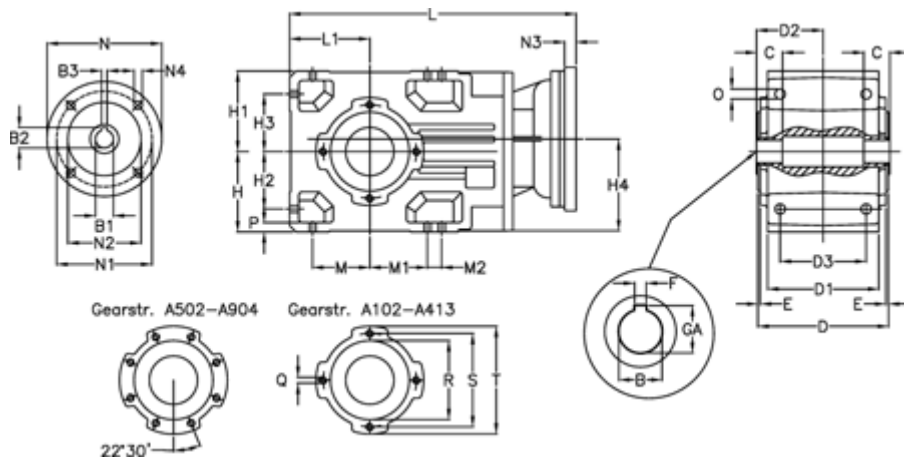

Article number: 29600200844240

Description: Bevel helical gearbox
A202UH35-8,4-P100B5

Measures

B = 35	D3 = 90	H3 = 60.0	N1 = 215	S = 115
B1 = 28	Description = A202UH35-xx-P100 B5	H4 = 93.0	N2 = 180	T = 140
B2 = 31.3	E = 3.0	L = 335.5	N3 = 0	
B3 = 8	F = 10	L1 = 80	N4 = M12x16	
C = 22	GA = 38.3	M = 60.0	O = 9.5	
D = 136	H = 80	M1 = 60.0	P = 9	
D1 = 110	H1 = 80	M2 = 0	Q = M8x15	
D2 = 70.0	H2 = 60.0	N = 250	R = 95	